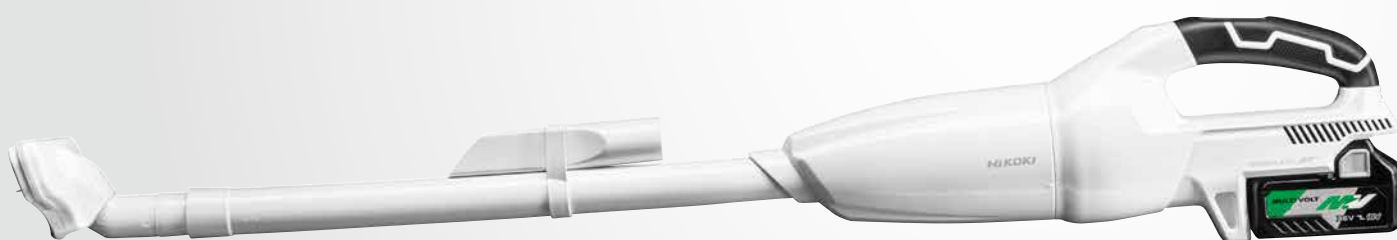

R36DA

Cordless Vacuum Cleaners

36V

4 966 376 335 077

NEW

Powerful and quiet

High performance filter

Long life Brushless motor

Batteries not included

Specifications

Voltage	36V	
Application	Light-duty vacuuming of dry surfaces	
Container capacity	560 ml	
Continuous operating time per charge using BSL36A18 ¹	Low	Approx. 60 minutes
	Mid	Approx. 30 minutes
	High	Approx. 15 minutes
Suction power	Low	Approx. 20 W
	Mid	Approx. 50 W
	High	Approx. 155 W
Maximum airflow rate	22 l/s	
Maximum vacuum pressure	220 mbar	
Type of switch	Panel switch	
Overall length	1,003 mm	
Dimensions (L x H x W)	476 x 112 x 169 mm	
Weight ²	1.6 kg	

Characteristics

- Strong suction power of 155 W
- High performance filter (made of filter fabric)
- Filter cleaning indicator light
- 3 operation modes (Low, Mid, and High)
- Dust scraper blades to keep the filter clean
- Easy and quick dust disposal
- Convenient LED light
- Long life brushless motor